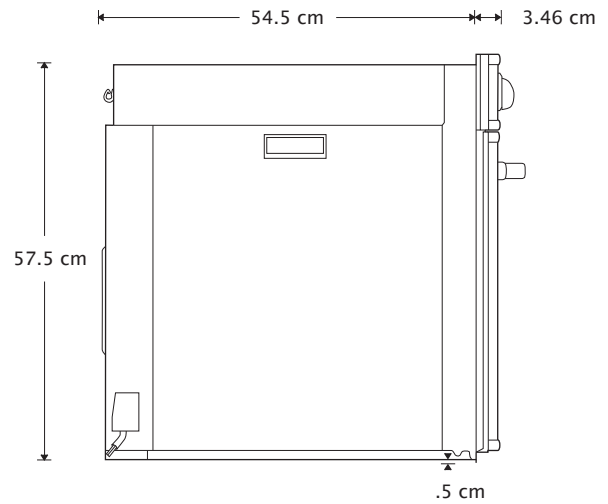

## RETRO WALL OVEN

MODEL:  
BCWO60

Capacity	65 Liters
Maximum Absorbed Power:	2.7 kW
Energy Efficiency Class	A
Maximum Temperature	250°C