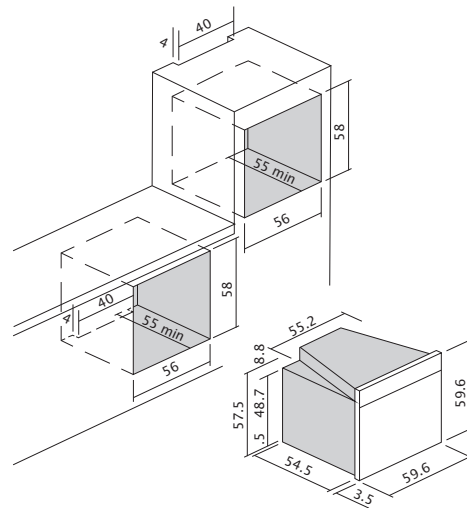

## RETRO WALL OVEN

MODEL:  
BCWO60

Capacity	65 Liters
Maximum Absorbed Power:	2.7 kW
Energy Efficiency Class	A
Maximum Temperature	250°C