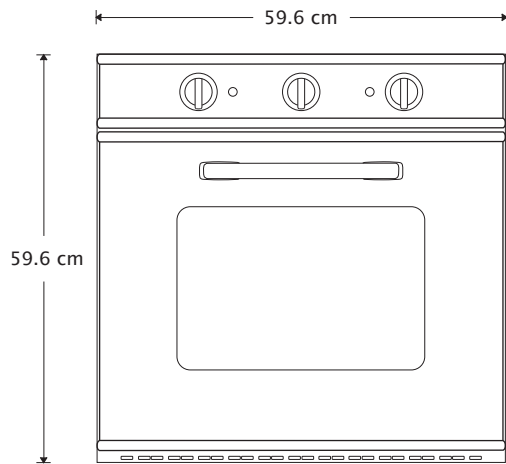

## RETRO WALL OVEN

MODEL:  
BCWO60

Capacity	65 Liters
Maximum Absorbed Power:	2.7 kW
Energy Efficiency Class	A
Maximum Temperature	250°C