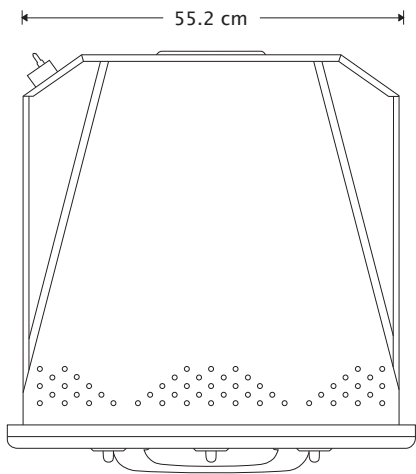

## RETRO WALL OVEN

MODEL:  
BCWO60

Capacity	65 Liters
Maximum Absorbed Power:	2.7 kW
Energy Efficiency Class	A
Maximum Temperature	250°C